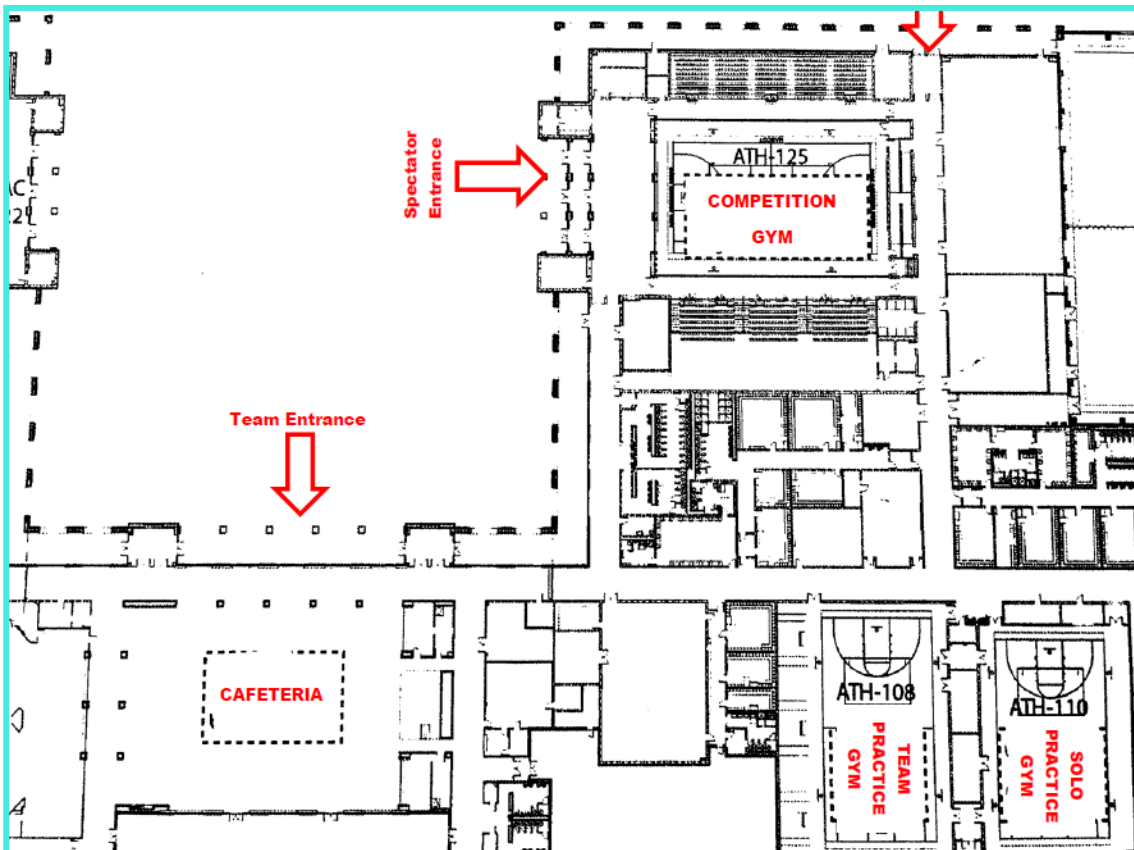

Performance Area-Main Gym

Judges Area-See diagram

Team Entrance & Exit-See diagram

Sound Area-See diagram

Floor Surface-Wooden gym floor

Dressing Area-Assigned classrooms

Warm-Up Area-Auxiliary gyms

Results- Directors pick up score sheet packets at the awards table after the Awards Ceremony. Results will be posted on our website one week after the contest.

[General contest info available by clicking on link at the top of the contest page.](#)

Eaton HS Contest Area

Parking map
next page

WILLOW SPRINGS RD.

SPECTATOR PARKING

BUS PARKING ONLY

**SPECTATOR
ENTRANCE**