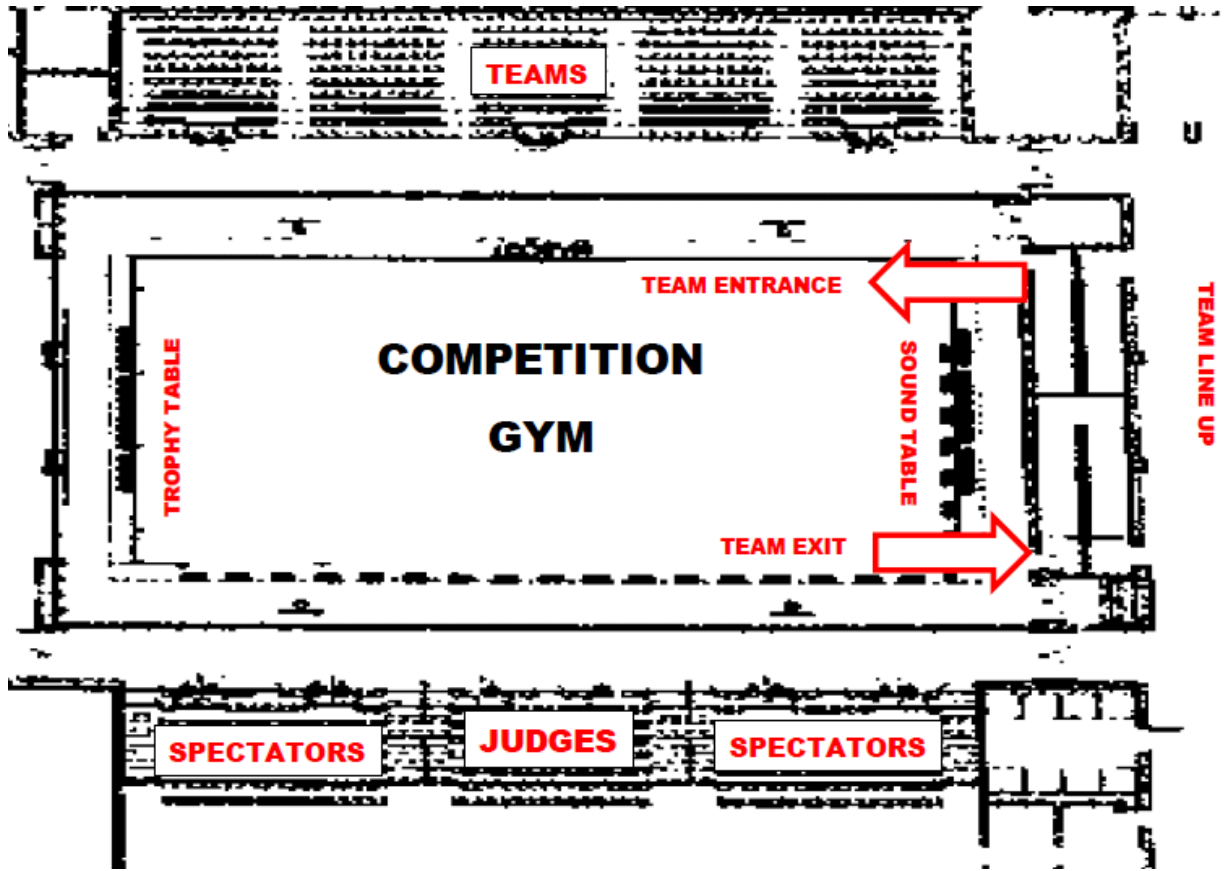

Performance Area-Main Gym

Judges Area-See diagram

Team Entrance & Exit-See diagram

Sound Area-See diagram

Floor Surface-Wooden gym floor

Dressing Area-Assigned classrooms

Warm-Up Area-Auxiliary gyms

Results- Directors pick up score sheet packets at the awards table after the Awards Ceremony. Results will be posted on our website one week after the contest.

Admission- For current admission prices, please click on the red Admissions button on the right-hand side of the contest page.

Spectator Parking-See diagram

Bus Parking-See diagram

Concessions: No outside food or drink. There will be a concession stand available for the teams and spectators. Please support our hostesses and purchase your meals from their concession stand. They appreciate it!

[General contest info available by clicking on link at the top of the contest page.](#)

Eaton HS Contest Area

Parking map
next page

WILLOW SPRINGS RD.

SPECTATOR PARKING

BUS PARKING ONLY

**SPECTATOR
ENTRANCE**

**TEAM
ENTRANCE**

GYMNASIUM

BACK SIDE OF SCHOOL